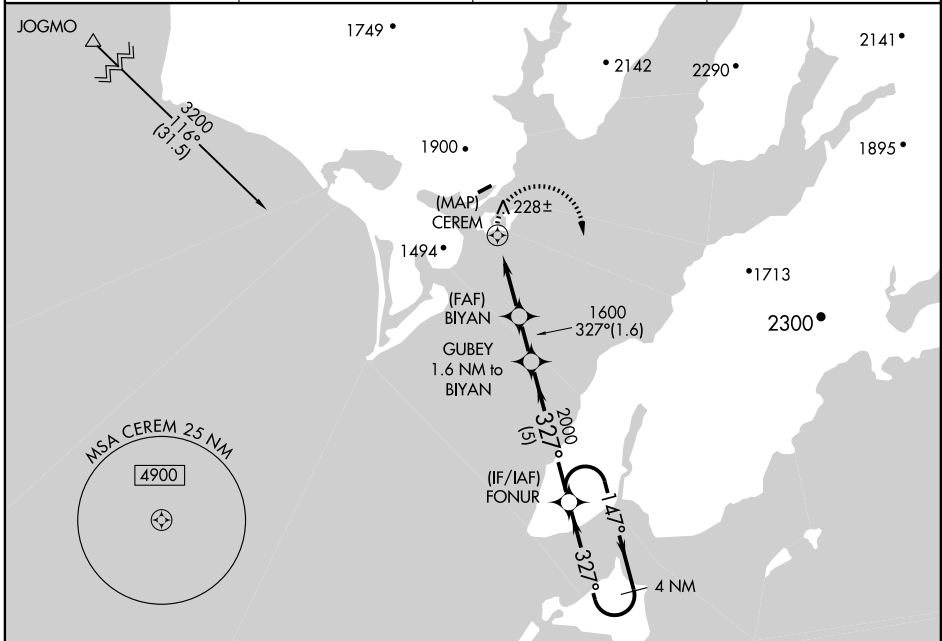

RNAV (GPS)-A
AKHIOK (AKK) (PAKH)

APP CRS 327°	Rwy Idg TDZE Apt Elev	N/A N/A 44
------------------------	-----------------------------	---------------------------------------

▼ DME/DME RNP-0.3 NA. Procedure NA at night. Circling NA northwest of Rwy 4/22. If local altimeter setting not received, use Kodiak altimeter setting and increase all MDAs 800 feet.

▲ MISSED APPROACH: Climbing right turn to 3200 direct FONUR and hold.

ASOS 118.325	ANCHORAGE CENTER 125.1 281.4	UNICOM 122.8 (CTAF) 0	KENAI RADIO 122.6
------------------------	--	---------------------------------	-----------------------------