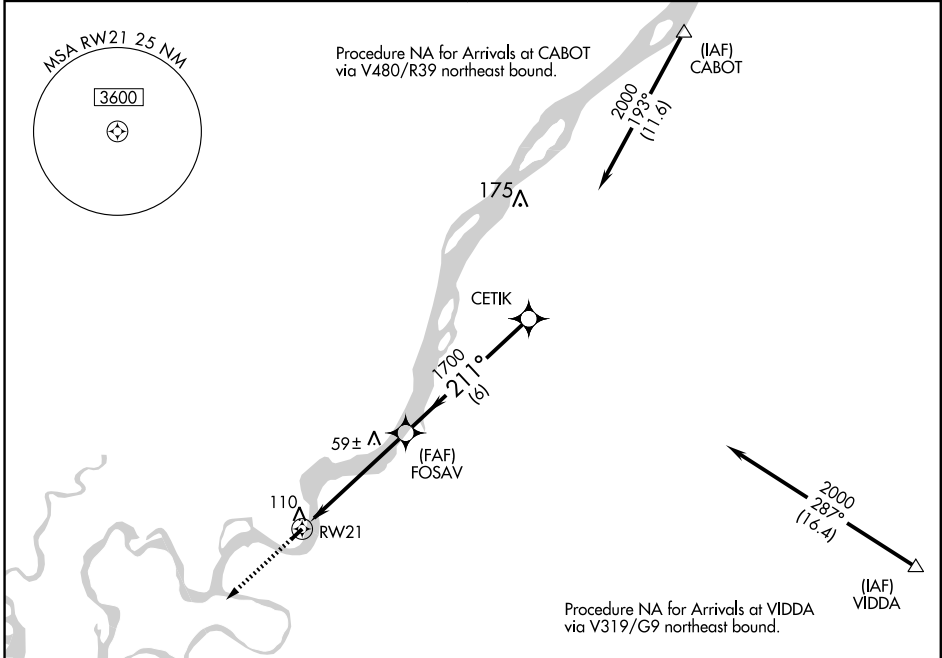

RNAV (GPS) RWY 21

AKIAK (AKI) (PFAK)

APP CRS 211°	Rwy Idg 3196
	TDZE 30
	Apt Elev 30

▲ NA Use Bethel altimeter setting.
GPS or RNP-0.3 Required. DME/DME RNP-0.3 NA.
Bethel ATIS/ASOS 119.8
Bethel ASOS: OSE 251, BET 114.1

ANCHORAGE CENTER
125.2 372.0

MISSED APPROACH: Climb to 2000 direct WATNU WP and hold.

CTAF
122.9 0

2000	WATNU	CETIK
↑	\star	
RWY 21	FOSAV	2000
	211°	Procedure Turn NA
	≤ 3.05° TCH 40	
	5 NM	6 NM

CATEGORY	A	B	C	D
LNNAV MDA	420-1	390 (400-1)		NA
CIRCLING	480-1	450 (500-1)		NA

AK, 02 JUL 2009 to 27 AUG 2009

AK, 02 JUL 2009 to 27 AUG 2009