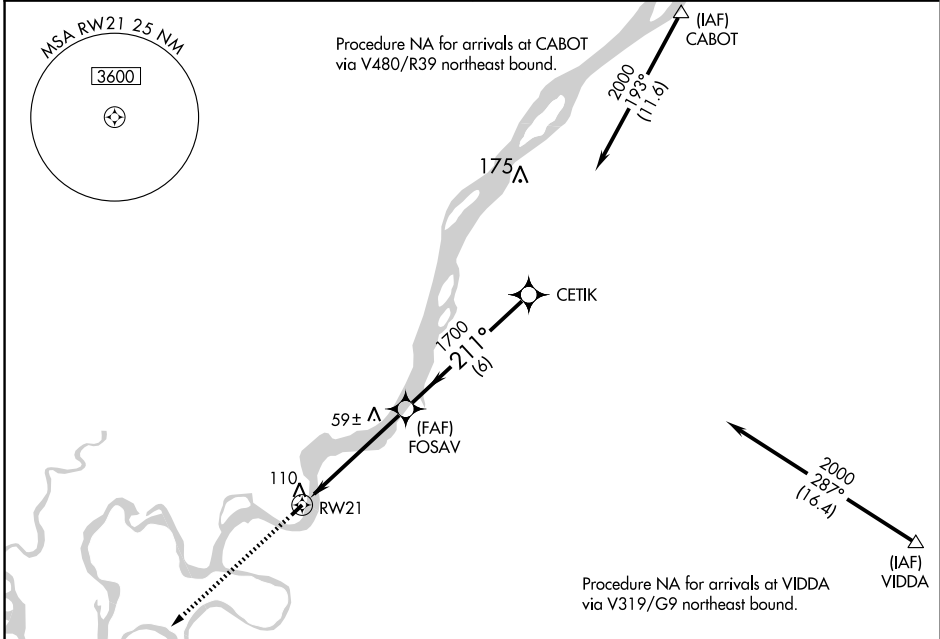

RNAV (GPS) RWY 21

AKIAK (AKI) (PFAK)

APP CRS	Rwy Idg	3196
211°	TDZE	30
	Apt Elev	30

▼ Use Bethel altimeter setting.
▲ NA GPS or RNP- 0.3 required. DME/DME RNP- 0.3 NA.
 Bethel ATIS/ASOS 119.8.
 Bethel ASOS: OSE 251, BET 114.1.

MISSED APPROACH: Climb to 2000 direct WATNU WP and hold.

ANCHORAGE CENTER
125.2 372.0

CTAF
122.9

AK, 11 FEB 2010 to 08 APR 2010

AK, 11 FEB 2010 to 08 APR 2010

2000	WATNU			
		FOSAV	CETIK	
			2000	
			Procedure Turn NA	

CATEGORY	A	B	C	D
LNVA MDA	420-1	390 (400-1)		NA
CIRCLING	480-1	450 (500-1)		NA