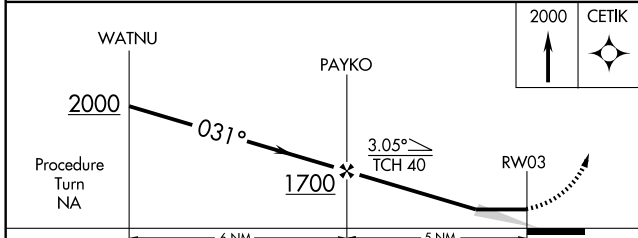

RNAV (GPS) RWY 3

AKIAK (AKI) (PFAK)

APP CRS 031°	Rwy Idg 3196
	TDZE 30
	Apt Elev 30

▼ Use Bethel altimeter setting.
▲ NA GPS or RNP- 0.3 required. DME/DME RNP- 0.3 NA.
 Bethel ATIS/ASOS 119.8
 Bethel ASOS: OSE 251, BET 114.1

MISSED APPROACH: Climb to 2000 direct CETIK WP and hold.

ANCHORAGE CENTER **125.2 372.0**

CTAF **122.9 0**

CATEGORY	A	B	C	D
LNVA MDA	420-1	390 (400-1)		NA
CIRCLING	480-1	450 (500-1)		NA

AK, 29 JUL 2010 to 23 SEP 2010