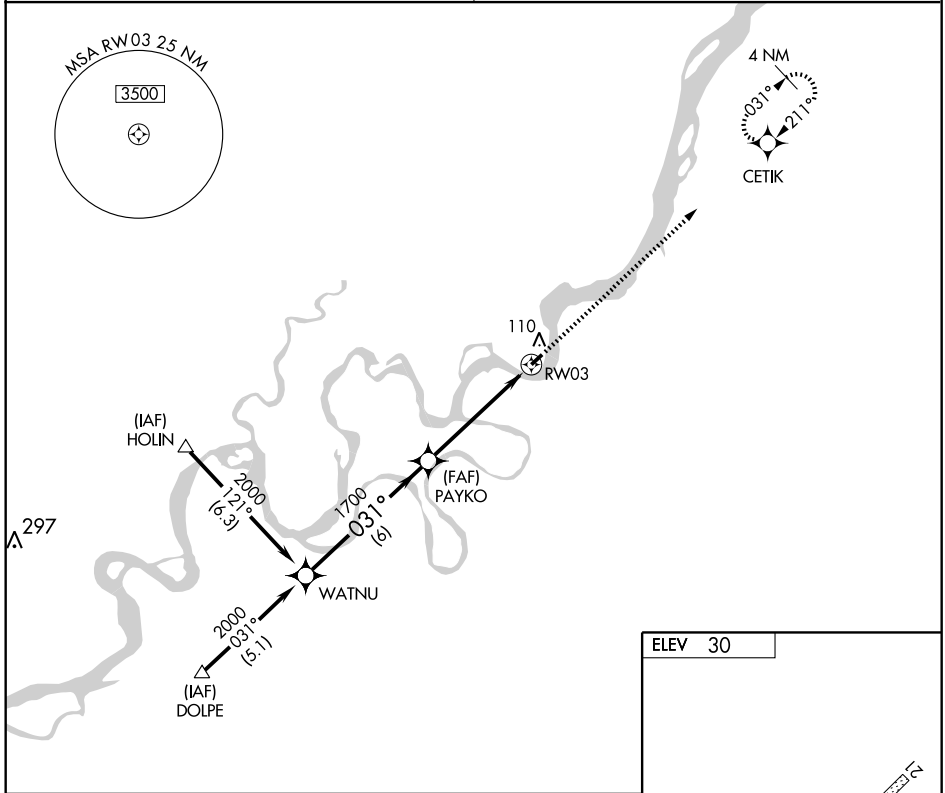

RNAV (GPS) RWY 3

AKIAK (AKI) (PFAK)

APP CRS 031°	Rwy Idg 3196
	TDZE 30
	Apt Elev 30

▼ Use Bethel altimeter setting.
▲ NA GPS or RNP- 0.3 required. DME/DME RNP- 0.3 NA.
 Bethel ATIS/ASOS 119.8
 Bethel ASOS: OSE 251, BET 114.1

MISSED APPROACH: Climb to 2000 direct CETIK WP and hold.

ANCHORAGE CENTER **125.2 372.0**

CTAF **122.9 0**

CATEGORY	A	B	C	D
LNVA MDA	420-1	390 (400-1)		NA
CIRCLING	480-1	450 (500-1)		NA

AK, 29 JUL 2010 to 23 SEP 2010

AK, 29 JUL 2010 to 23 SEP 2010