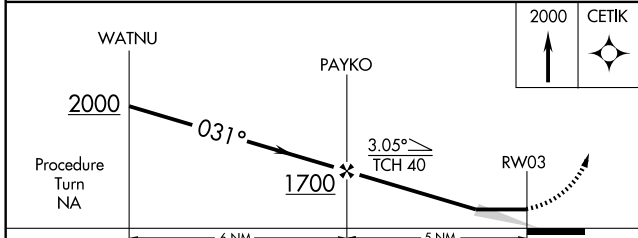

RNAV (GPS) RWY 3

AKIAK (AKI) (PFAK)

APP CRS 031°	Rwy Idg 3196
	TDZE 30
	Apt Elev 30

▼ Use Bethel altimeter setting.
▲ NA GPS or RNP- 0.3 required. DME/DME RNP- 0.3 NA.
 Bethel ATIS/ASOS 119.8
 Bethel ASOS: OSE 251, BET 114.1

MISSED APPROACH: Climb to 2000 direct CETIK WP and hold.

ANCHORAGE CENTER 125.2 372.0	CTAF 122.9
--	----------------------

CATEGORY	A	B	C	D
LNVA MDA	420-1	390 (400-1)		NA
CIRCLING	480-1	450 (500-1)		NA

AK, 11 FEB 2010 to 08 APR 2010