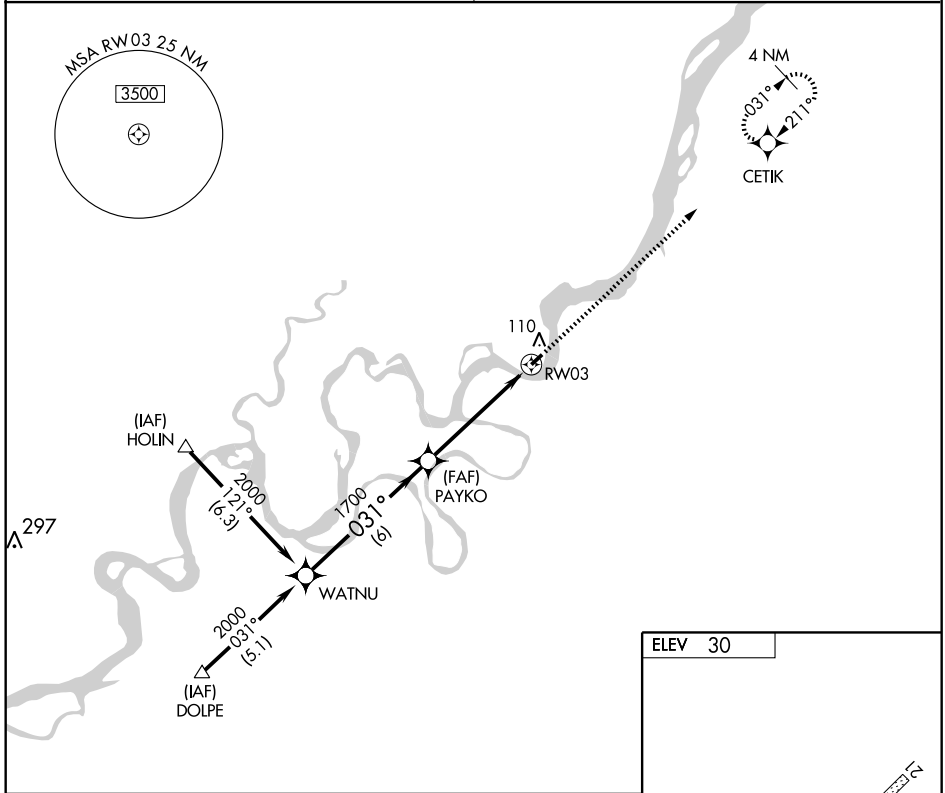

RNAV (GPS) RWY 3

AKIAK (AKI) (PFAK)

APP CRS 031°	Rwy Idg 3196
	TDZE 30
	Apt Elev 30

▼ Use Bethel altimeter setting.
▲ NA GPS or RNP- 0.3 required. DME/DME RNP- 0.3 NA.
 Bethel ATIS/ASOS 119.8
 Bethel ASOS: OSE 251, BET 114.1

MISSED APPROACH: Climb to 2000 direct CETIK WP and hold.

ANCHORAGE CENTER 125.2 372.0	CTAF 122.9
--	----------------------

CATEGORY	A	B	C	D
LNVA MDA	420-1	390 (400-1)		NA
CIRCLING	480-1	450 (500-1)		NA

AK, 11 FEB 2010 to 08 APR 2010

AK, 11 FEB 2010 to 08 APR 2010